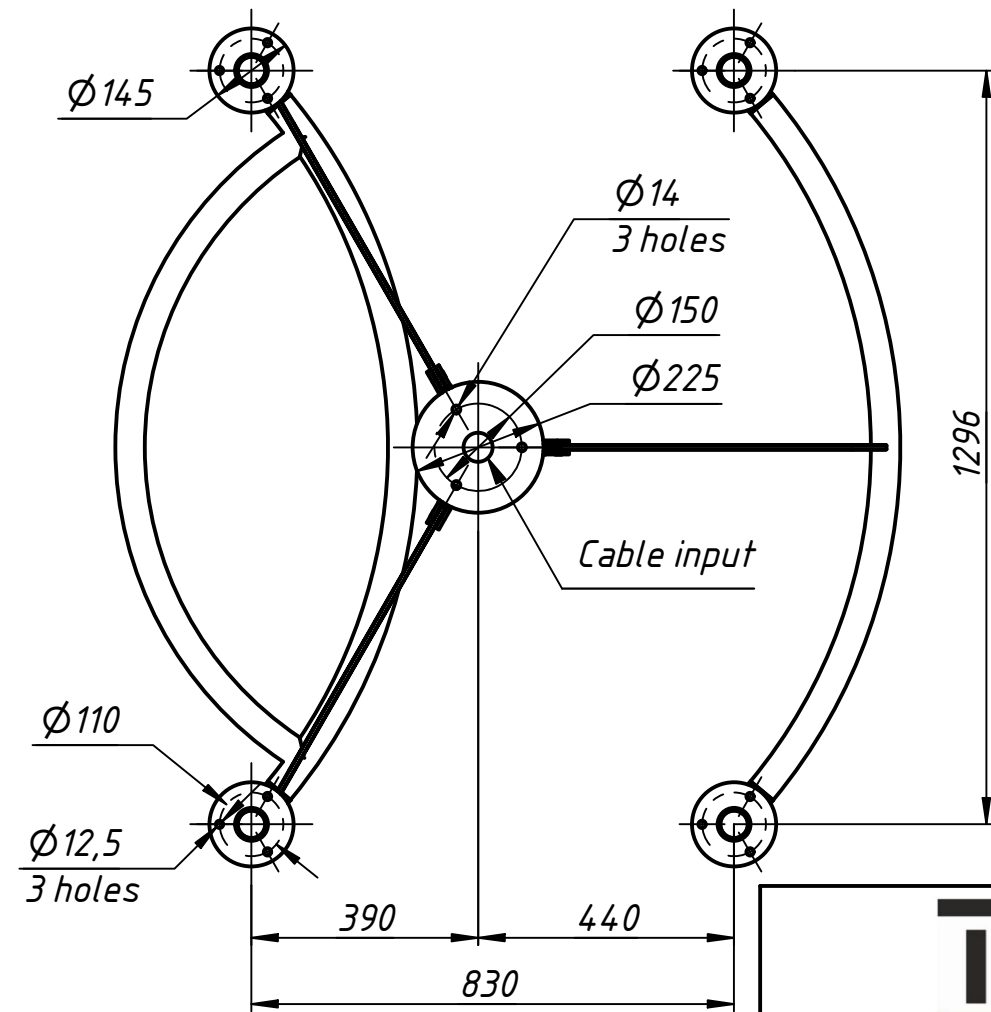

Installation tamplate

Star-GS
www.tiso.global