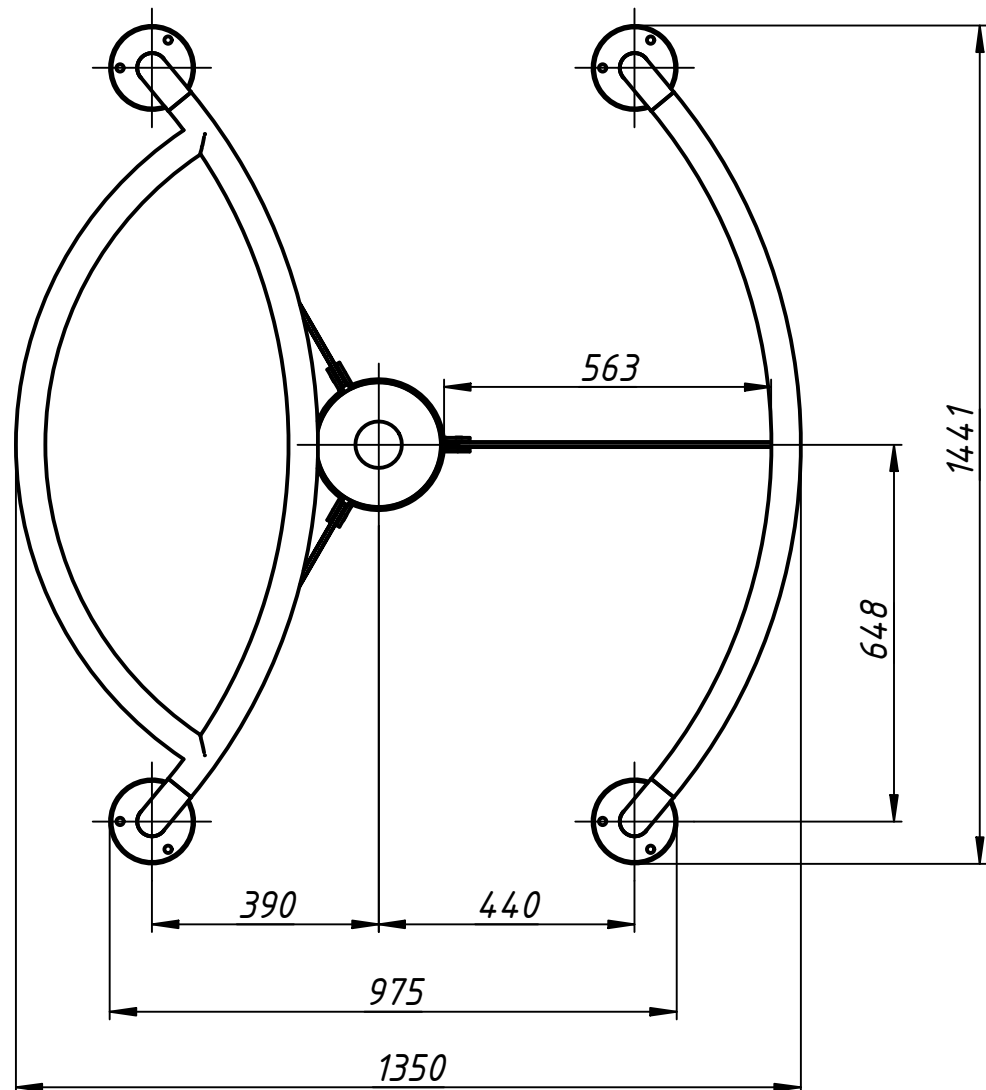

Installation tamplate

Star-GS
www.tiso.global