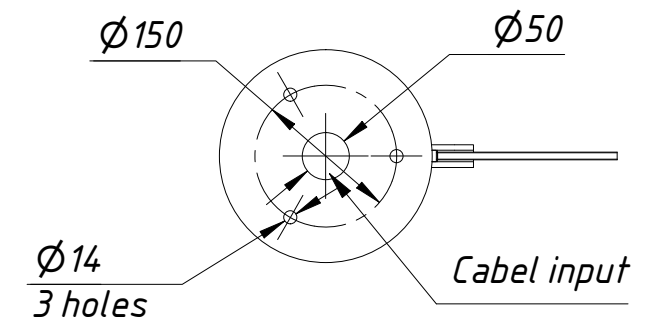

Installation tamplate

Gate-GSH
www.tiso.global