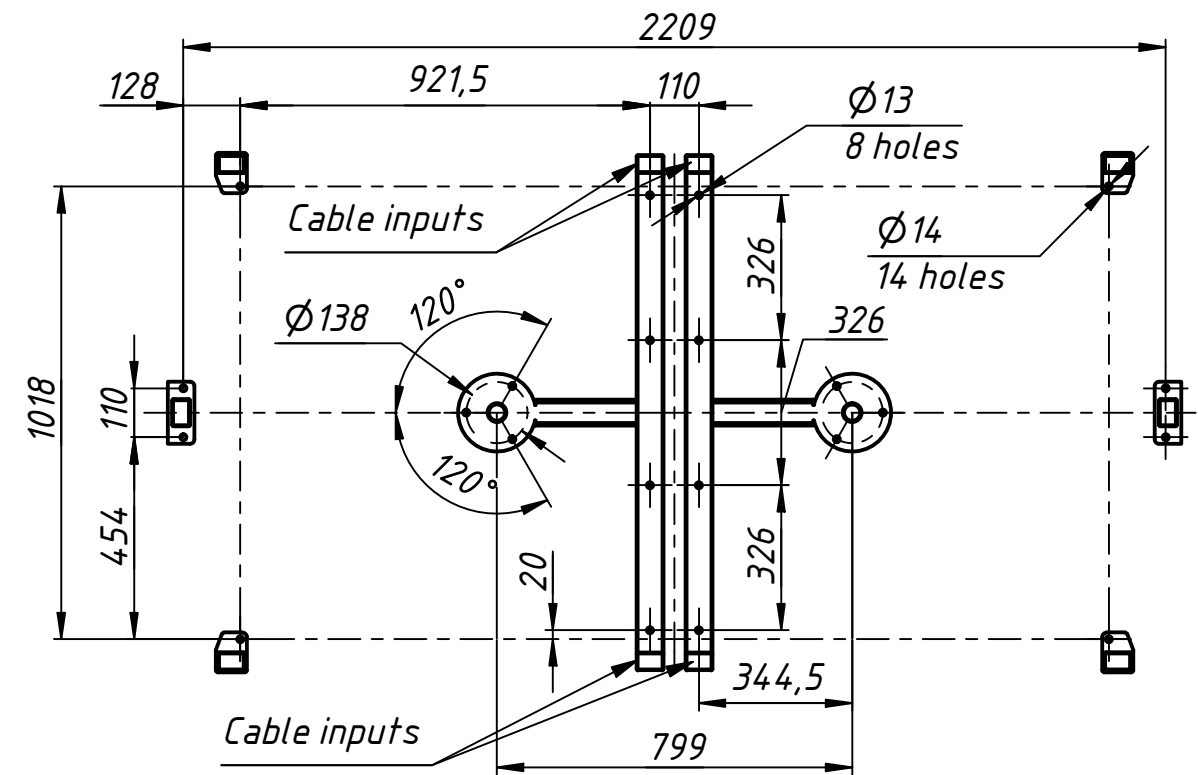

*Installation tamplate*

*Half height turnstiles  
Cyclone Twin-L  
www.tiso.global*